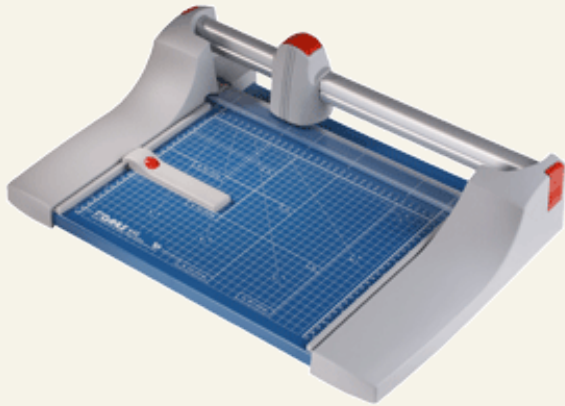

Rotary Trimmer PREMIUM

00442

Top quality for highest precision ! Extraordinary high cutting capacity up to 3.5 mm. Safety is ensured by the blade totally enclosed in a plastic housing.

- Ground, rotating circular blade, ground lower blade, both hardened.
- Safety thanks to sealed plastic housing.
- Automatic clamping on the cutting line.
- Scale bars on both sides with cm and inch graduations.
- Adjustable back-stop.
- Table pre-printed with numerous orientation lines.
- Cutting head easy to change
- Tested according to GS safety regulations.

Cutting length:	510 mm
Cutting capacity:	3,5 mm
Table size exterior dimensions:	710 x 384 mm
Weight:	5,1 kg
Bar code No:	4007885004426

Orientation lines

Circular blade in plastic head

Easy-to-change blade

Variable backstop